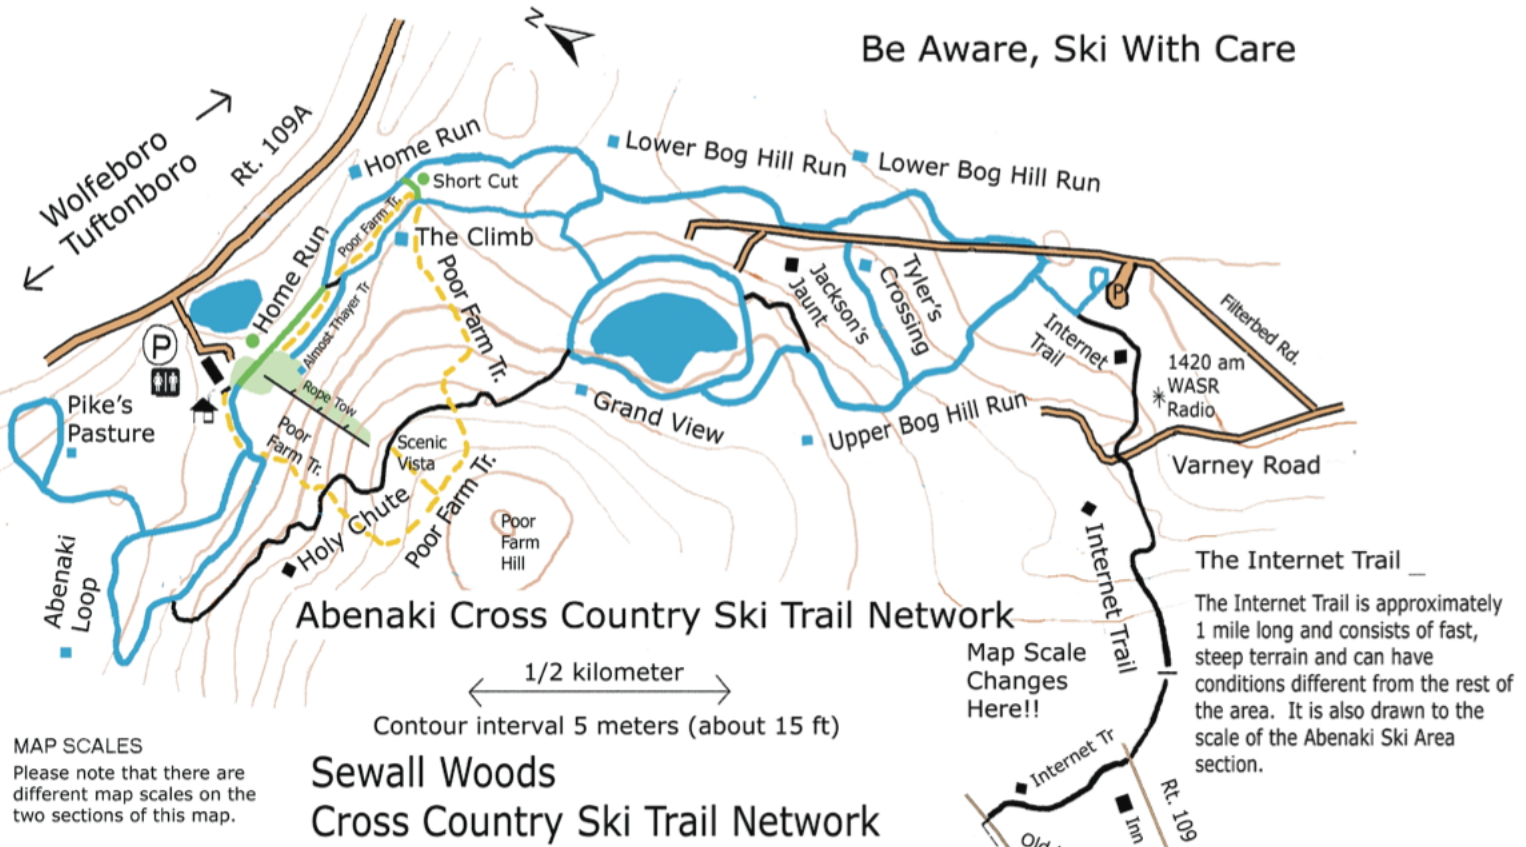

Be Aware, Ski With Care

Sewall Woods Cross Country Ski Trail Network

No dogs PLEASE during the ski season.

FOR YOUR SAFETY

Be aware that trail grooming equipment may be on trails at any time.

NEVER SKI ALONE

Trails are not patrolled. Trail conditions can change rapidly due to weather, skier use or other factors.

NH Law: 4A508:14 releases landowners of any responsibility or liability.

Field work and Drafting by Peter Goodwin