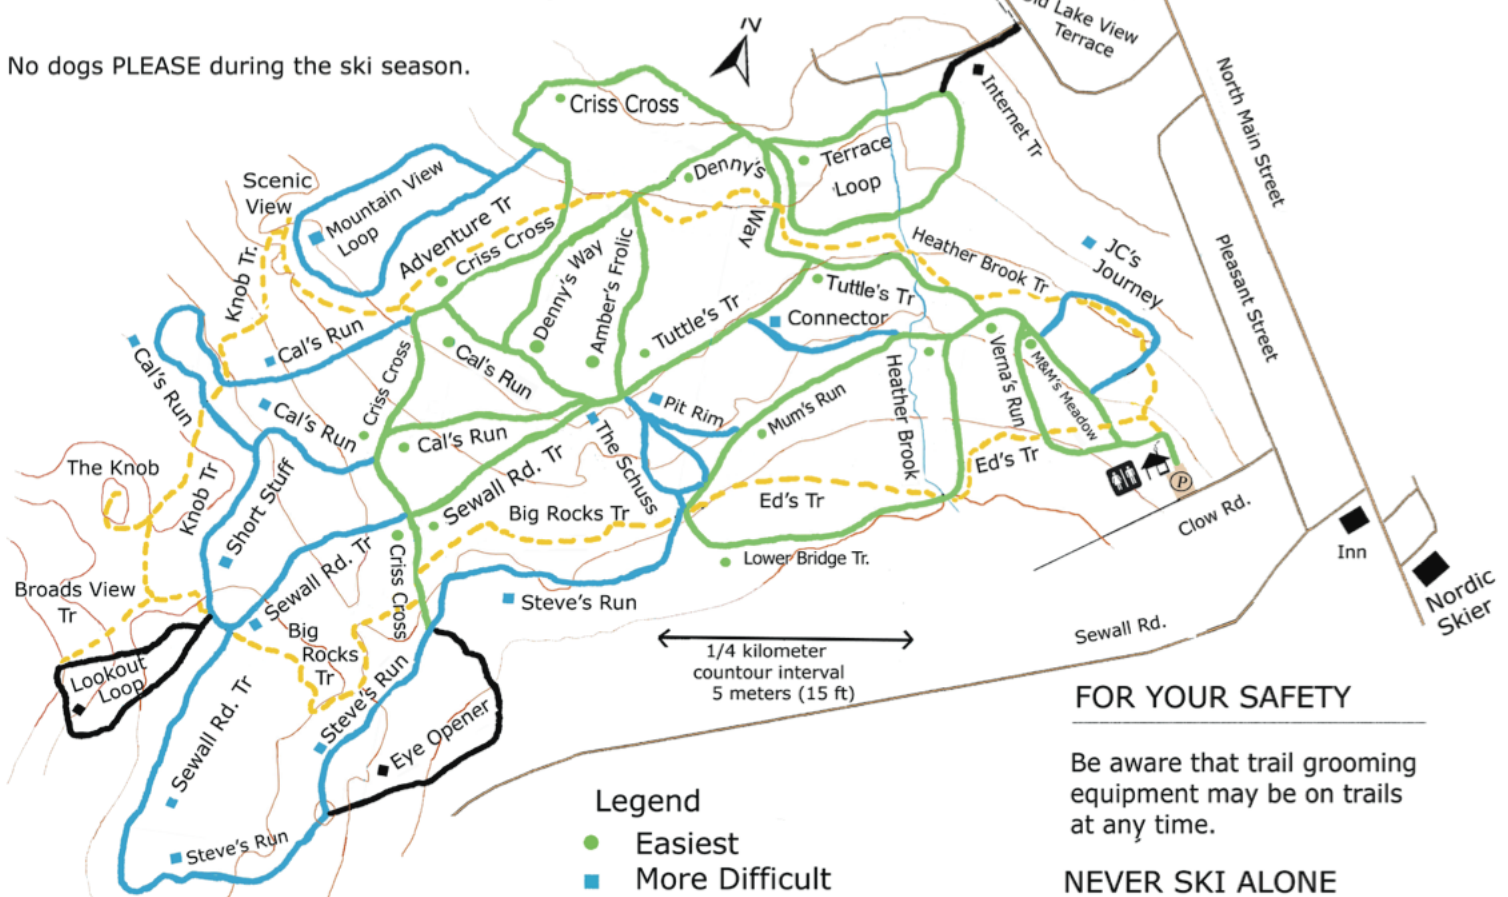

Be Aware, Ski With Care

Sewall Woods Cross Country Ski Trail Network

No dogs PLEASE during the ski season.

FOR YOUR SAFETY

Be aware that trail grooming equipment may be on trails at any time.

NEVER SKI ALONE

Trails are not patrolled. Trail conditions can change rapidly due to weather, skier use or other factors.

NH Law: 4A508:14 releases landowners of any responsibility or liability.

Field work and Drafting by Peter Goodwin